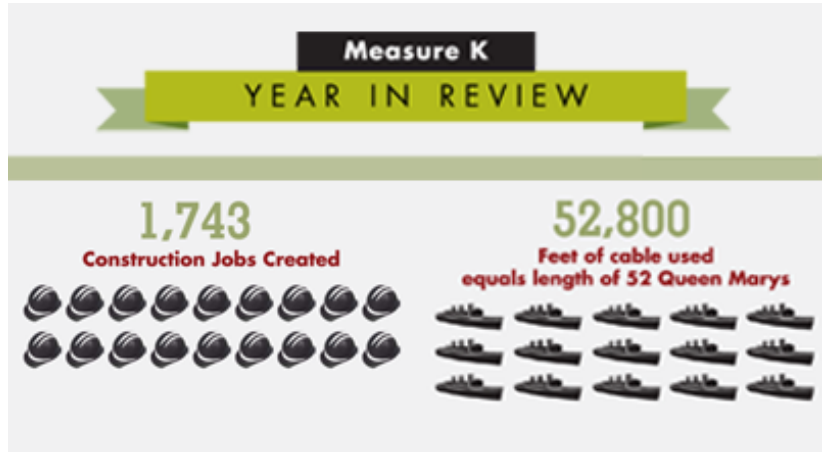

UPDATE

Spring 2015

IN THIS ISSUE

Contractor Outreach Fair

Polytechnic \$14M Renovation

Citizens' Oversight Committee

COMING EVENTS

Citizens' Oversight Committee
Thursday, March 26, 4:30 p.m.
Hoover Middle School
3501 Country Club Drive
Lakewood, CA 90712

Contractor Outreach Fair
Tuesday, March 31, 11:00 a.m.
McBride High School Gymnasium
7025 E. Parkcrest Street
Long Beach, CA 90808

DID YOU KNOW?

- The global research firm Moody's has awarded its AA rating for Measure K school bonds, a result of the school district's prudent fiscal management. This saves taxpayers millions of dollars.
- Last year, 64 outdated portable buildings were removed from campuses across the district.
- Measure K created 1,740 new construction jobs in 2014.
- Nearly \$262 million in Measure K projects have been completed or are in progress.

[Read More](#)

Construction Contractors Invited to Outreach Fair

Construction contractors and trades people interested in becoming eligible to work on Measure K school building and renovation projects are invited to an outreach fair hosted by the Long Beach Unified School District on Tuesday, March 31.

The event, set for 11 a.m. to 1 p.m. in the gymnasium at McBride High School...

[\(Read more\)](#)

\$14M Renovation Starts at Polytechnic High

When the Polytechnic High School auditorium was first opened in 1930, no one could predict that just three years later it would be severely damaged in a 6.4 earthquake.